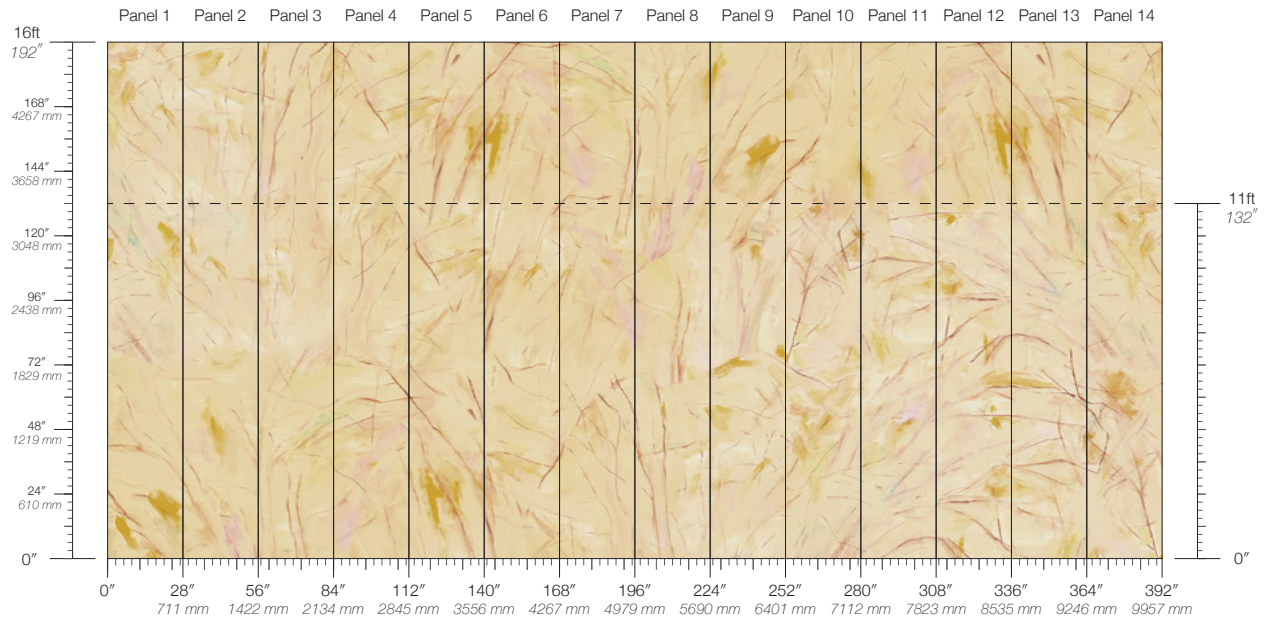

Kaleidoscope Transform

Suitable for residential and some commercial projects

COLOR
Transform

ITEM
6108

CONTENT
Polyester & Natural Fiber

PANEL WIDTH
28" / 711 mm trimmed

PANEL HEIGHT
132" / 3353 mm standard
192" / 4877 mm extended

REPEAT
Non-repeating

STOCK
Made to order

LEAD TIME
4 weeks to print

MINIMUM
1 panel

PRICE
Available upon request

ORIGIN
USA

DETAILS
Custom options available

MAINTENANCE
Water-based cleanser

ENVIRONMENTAL
FSC Certified Content
REACH Compliant

SPECS
Cellulose & Polyester Fiber
3.62 oz per linear yard
44.1 g per linear meter
Fibrous surface texture

TESTING
(US) ASTM E84 Adhered Class A

CONTACT
sales@calicowallpaper.com
+1 718 243 1705
57 Lispenard Street
New York, NY 10013 USA

DISCLAIMER
Refer to our website to see the full mural artwork. Reference the physical sample for color and texture. Panel maps represent mural artwork only.